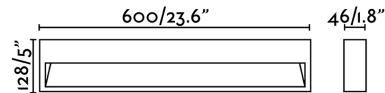

Designer:

Length: 600 mm

Net Width: 46 mm

Height: 128 mm

Volume: 0.00843 m3

8421776183070