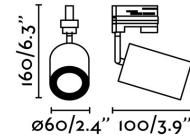

Recommended bulb:

Height: 147 mm

Diameter: 60 Ø

Net Weight: 0.40 kg

8421776168244