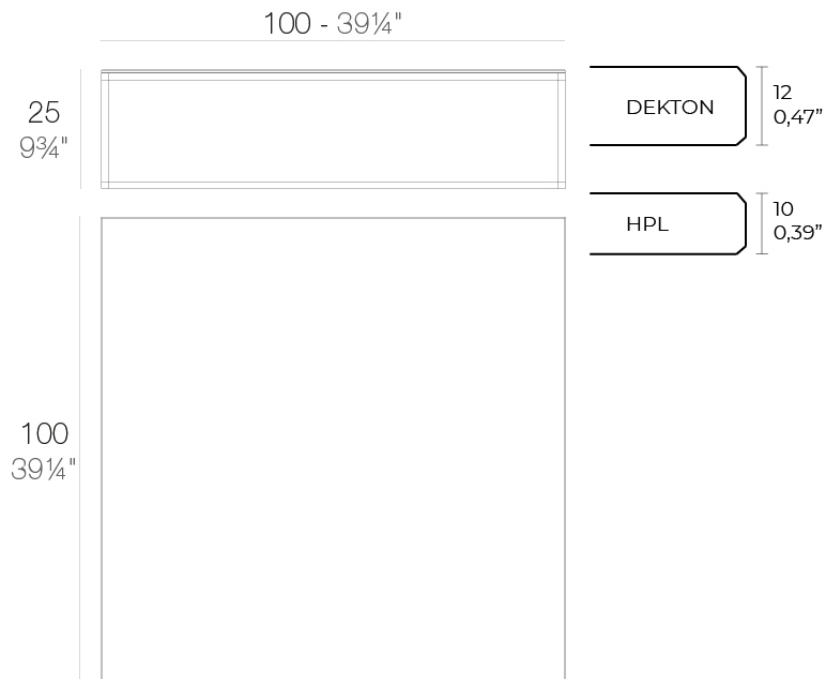

Products / Low Tables / Pixel Table 100x100x25

Pixel table 100x100x25

by Ramón Esteve

The Pixel outdoor sofa collection, designed by Ramón Esteve for Vondom, is inspired by the **small elements of colour that make up an image**, looking to connect the piece with the numerous possible outcomes that are generated as a result of how it is arranged.

Info

Description

Item suitable for indoor and outdoor use.

Weight: 21.1 Kg

PIXEL Mesa Baja 100x100x25
PIXEL Low Table 39 1/4x39 1/4x9 3/4

Finishes

finishes

LACQUERED + HPL