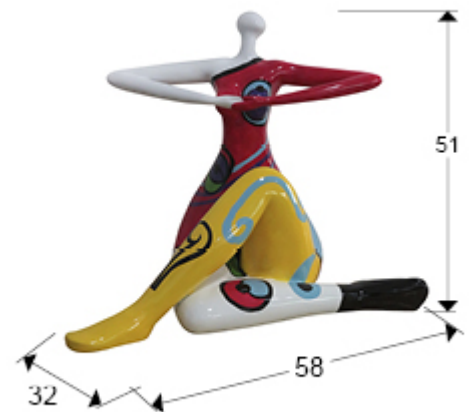

Femme

326191

Decorative figures

Figure of a woman, medium size, made of resin. POP decoration.

GENERAL INFORMATION

EAN Code: 8435435338268

Type: Decorative figures

Collection: Femme

SIZES

Sizes: → 58.0 ↓ 51.0 ↗ 32.0 cm
Weight: 3.7 Kg

SIZES WITH PACKAGING

Weight: 5.0 Kg
Volume: 0.1250m³
Sizes: → 62.0 ↓ 56.0 ↗ 36.0 cm

ADDITIONAL INFORMATION

Material: Resin
Finish: Colour paints