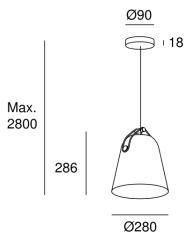

### TECHNICAL FEATURES

IP20

Power (W) : Max. power 23W

Total power consumption of light (W) : 23W

Structure material : Steel

Structure finish : Matte gold

Recommended light bulb : E27

Smart Compatible