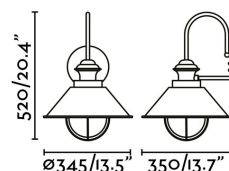

NÁUTICA-G Rust wall lamp

Ref. 71129

Classic wall lamp for outdoor lighting made from metal with a bubble glass diffuser.

Specifications

Bulb:	1 x E27 11W
Bulb included:	No
Transformer:	
Transformer included:	No
Voltage:	100-240V
IP:	33
Class:	I
Material:	Metal and bubble glass diffuser
Designer:	
Recommended bulb:	17463
Description of recommended Bulb:	BULB STANDARD MATT LED E27 7W 2700K 800Lm
Length:	345 mm
Net Width:	350 mm
Height:	520 mm
Diameter:	345 Ø
Net Weight:	1.80 kg
Volume:	0.03716 m3