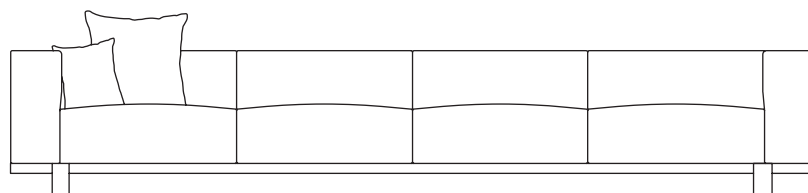

Molo
4 Seater sofa
by Rodolfo Dordoni

kettal

4 Seater sofa

Designer
Rodolfo Dordoni

Collection
Molo

Reference
GKS421200

1/4

This is an example of a modular sofa in its purest form. Its orthogonal geometry is based on a rectangular modularity design, which means it can be easily adapted to suit any situation and optimise the space in which it sits.

98/38,5

cm/inch

63/24,8

38/14,9

cm/inch

348/137

kettal

4 Seater sofa