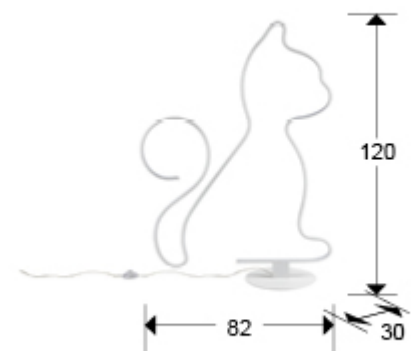

Cat

503792

Floor lamps

Floor lamp made of metal and aluminum, matt white finish.
Opal silicone diffuser. 43W LED, 3,600 lm, 3,000K

GENERAL INFORMATION

EAN Code: 8435435341473
Type: Floor lamps
Collection: Cat

SIZES

Sizes: ↔ 82.0 ↓ 108.0 ↗ 30.0 cm
Weight: 3.8 Kg

SIZES WITH PACKAGING

Weight: 7.2 Kg
Volume: 0.0930m³
Sizes: ↔ 114.0 ↓ 10.0 ↗ 82.0 cm

TECHNICAL INFORMATION

IP protection: IP 20
Electric class: Class 3
Maximum power: 43W
Voltage: 33-38V
Frequency: 50/60 Hz
Colour temperature: 3,000 K
Average lifespan: 50,000 h
Power factor: >0.95
CRI: >80