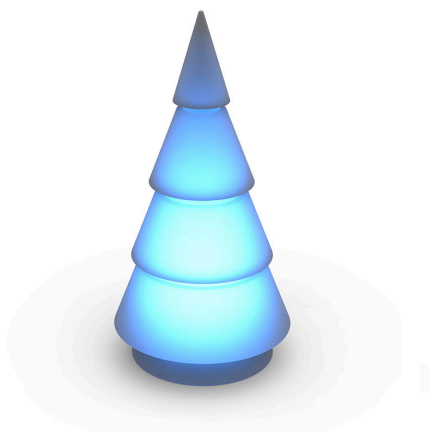

# FOREST 1,5m

By Ramon Esteve

Ramón Esteve has designed for Vondom FOREST, a backlit piece shaped after a geometric abstraction of a Christmas tree.

Its clean, depurated lines make FOREST a sober, timeless complement. The interior lighting, with a RGB LED bulb system, creates a surrounding atmosphere due to the use of light and color, which can be adjusted according to the moment and the ambiance desired.

FOREST is the result of a severe formal synthesis. Its high-quality material makes this piece lightweight as well as resistant. It is perfect for both indoor and outdoor spaces.

A magic tree that invites you to be immersed in the pure, beauty nature, together with your beloved ones, into this "illuminated forest" for such a special occasion as Christmas. View online: <https://www.vondom.com/products/54249>