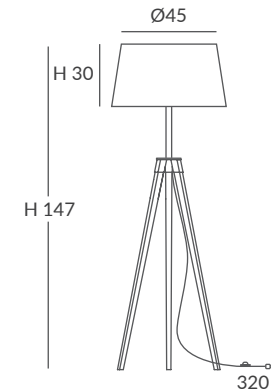

- E27 LED 1x15W Ø6cm 

- E27 LED 1x20W Ø12cm 

OPCIÓN: Cuerda ECO / OPTION: Cord ECO

© dim Casambi

Bombillas NO incluidas / Light bulbs NOT included

REF.
24006E

PIE DE SALÓN / FLOOR LAMP
IP20 (24006E)

MATERIAL