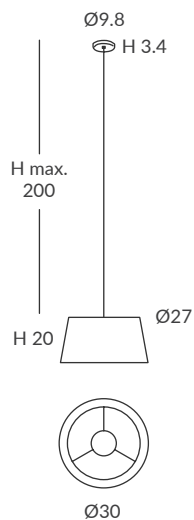

REF.
24800/30

COLGANTE / SUSPENSION
IP20 (24800/30)

MATERIAL
Metal y cuerda / Metal and cord

ACABADO / FINISH
Florón: cromo, negro mate,
blanco mate o níquel satinado
Canopy: chrome, matt black,
matt white or satin nickel
Estructura: negra (excepto para cuerda blanca)
Structure: black (except for white cord)
Cuerda: ver colores estándar
Cord: see standard colors

INSTALACIÓN / INSTALLATION
- E27 LED 1x15W Ø6cm

OPCIÓN: Cuerda ECO / OPTION: Cord ECO