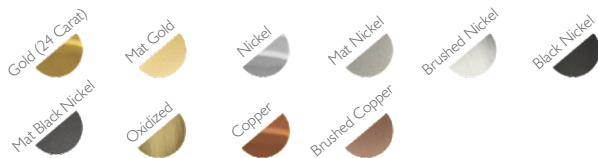

TIPOLOGY | TABLE LAMP

NAME | SAVOYE
REF. | 9583.1

DIMENSIONS

Height: 75 cm Width: 75 cm Depth: 23,5 cm

WEIGHT

Net Weight: 9,6 kg Gross Weight: 20 kg

LAMPS

Number: 1 Type: 40W max | G9

PACKING

Dimension: 75x38x38cm

METAL FINISHING

Lacquered \\ Shine or mat \\ All RAL colours available

MARBLE

Other available marble \\ Under request

- CE - Products manufactured according the European norm of security EN 60 598-1.
- ▽ - Products adjusted for instalation in surfaces normally inflammable.
- - Products of class II. The electric isolation is double or reinforced.
- ⚡ - Products with the possibility of instalation of low-energy consumption bulbs.