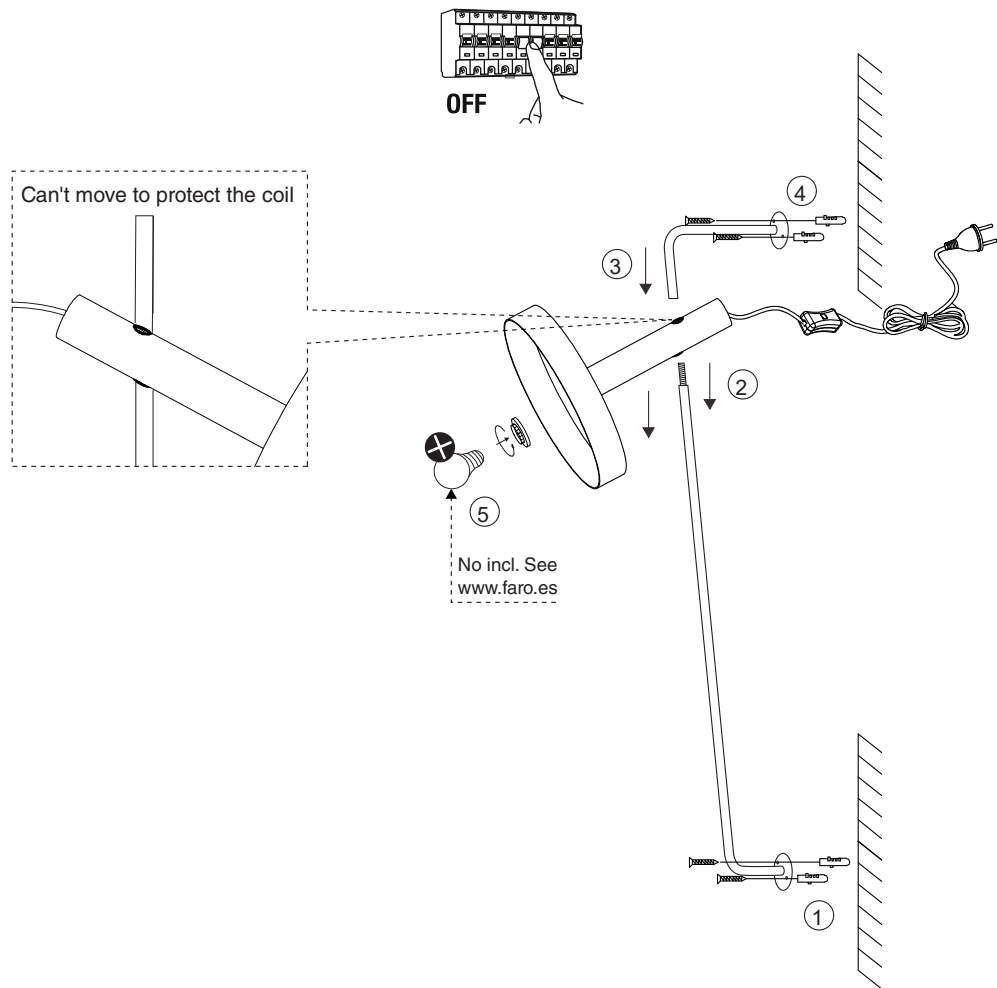

20165-95 black+gold

20165-96 gold+black

i

TECHNICAL FEATURES

1 X E27 MAX 15W LED no incl.

Together we take care of the planet

Together
we take care
of the planet

Together we take care of the planet.