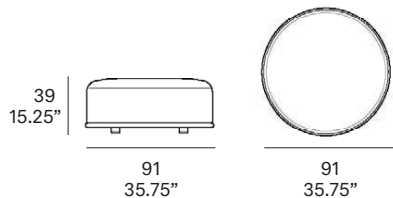

Shipment details

Qty	1 ottoman (1 box)
Volume	0,36 m ³ / 12.7 ft ³
Gross weight	19 kg / 41.9 lb
Net weight	15,5 kg / 34.2 lb
Box dimensions (approx.)	92 x 92 x 40 cm 36.25" x 36.25" x 15.75"
Item dimensions (width x depth x height)	91 x 91 x 39 cm 35.75" x 35.75" x 15.25"
COM (1, 40 - 1,50 m / 54"-59")	cushion: 2,8 m / 3.1 yd