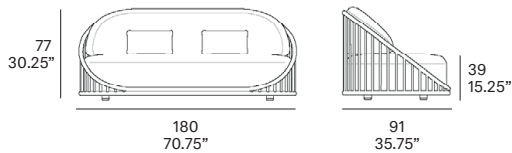

# Cask indoor Loveseat / sofá 2 plazas

Norm Architects, 2021/2024

T092 A

Loveseat with structure made of peeled and tinted natural rattan of 34 mm/1.34" diameter. Backrest manufactured in peeled and tinted natural rattan of 20 mm/0.79" diameter. Finished with a three step water-based coating (dye, base coat and top coat) highly resistant to solar radiation thanks to UV filters. Possibility of customization through a wide variety of high performance technical fabrics. Protective caps.

## Shipment details

Qty	1 sofa (1 box)
Volume	1,64 m <sup>3</sup> / 57.9 ft <sup>3</sup>
Gross weight	53 kg / 116.8 lb
Net weight	45 kg / 99.2 lb
Box dimensions (approx.)	185 x 97 x 80 cm 72.75" x 38.25" x 31.5"
Item dimensions (width x depth x height)	180 x 91 x 77 cm 70.75" x 35.75" x 30.25"
COM (1, 40 - 1,50 m / 54"-59")	cushions: 7 m / 7.6 yd loose cushions: 1 m / 1.1 yd