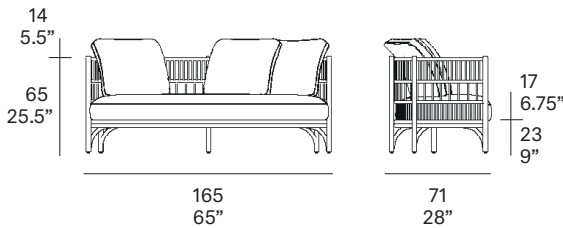

# Cadenza Loveseat / sofá 2 plazas

David López Quincoces, 2024

T102

Loveseat with structure made of peeled and tinted natural rattan of 32 mm/1.26" diameter. Backrest manufactured in peeled and tinted natural rattan of 10 mm/0.4" diameter. Finished with a three step water-based coating (dye, base coat and top coat) highly resistant to solar radiation thanks to UV filters. Possibility of customization through a wide variety of high performance technical fabrics. Protective caps. 3 backrest cushions 52x42 cm / 20.5"x16.5" included.

## Shipment details

Qty	1 sofa (1 box)
Volume	0,90 m <sup>3</sup> / 31.7 ft <sup>3</sup>
Gross weight	39 kg / 85.9 lb
Net weight	33 kg / 72.7 lb
Box dimensions (approx.)	170 x 77 x 72 cm 67" x 30.3" x 28.3"
Item dimensions (width x depth x height)	165 x 71 x 65 cm 65" x 28" x 25.5"
COM (1, 40 - 1,50 m / 54"-59")	cushion: 4 m / 4.37 yd