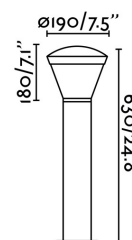

Material: Aluminium and transparent polycarbonate diffuser

Designer: CONILLAS

Length: 190 mm

Net Width: 190 mm

Height: 630 mm

Diameter: 190 Ø

Net Weight: 2.50 kg

Volume: 0.02732 m3