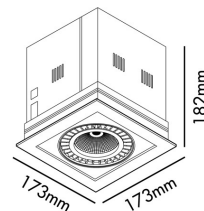

Class: III

Material: Die cast aluminium

Length: 173 mm

Net Width: 173 mm

Height: 182 mm

Net Weight: 1.53 kg

Volume: 0.00599 m3

8421776130838