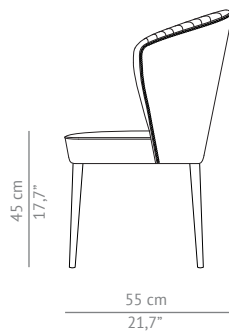

#### DIMENSIONS

WIDTH	58 cm   22,8"
DEPTH	55 cm   21,7"
HEIGHT	85 cm   43,3"
SEAT HEIGHT	45 cm   17,7"
SEAT DEPTH	40 cm   15,8"

#### FABRIC / LEATHER REQUEST

COM	2 mts   78,74" (Standard width 1,40mts   55")
COL	30,08 sq ft

#### PACKAGING

DIMENSIONS	W 65 cm   25,60" D 62 cm   24,4" H 92 cm   36,22"
VOLUME	0,37m <sup>3</sup>   13,06 ft <sup>3</sup>
WEIGHT	20kg   44,09 lbs