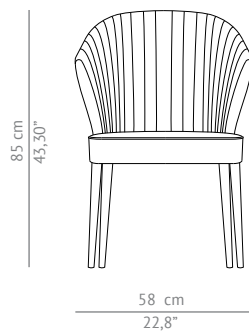

#### DIMENSIONS

WIDTH	58 cm   22,8"
DEPTH	55 cm   21,7"
HEIGHT	85 cm   43,3"
SEAT HEIGHT	45 cm   17,7"
SEAT DEPTH	40 cm   15,8"

#### FABRIC / LEATHER REQUEST

COM	2 mts   78,74" (Standard width 1,40mts   55")
COL	30,08 sq ft

#### PACKAGING

DIMENSIONS	W 65 cm   25,60" D 62 cm   24,4" H 92 cm   36,22"
VOLUME	0,37m <sup>3</sup>   13,06 ft <sup>3</sup>
WEIGHT	20kg   44,09 lbs