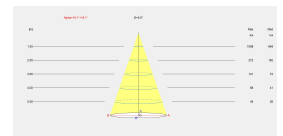

Real lumens : 518

Useful life : 36.000h L70B30

Real lm/W : 74

Warranty : 5 Years

Correlated Colour Temperature (CCT) : LED warm-white 3000K

Energy efficiency : LED A++

Dimming protocol : ON-OFF

Lens / reflector angle : MEDIUM 38°

UGR : <=19

Structure material : Aluminium

Structure finish : Blanco

Diffuser material : Glass

Diffuser finish : Transparent

LUMINOTECHNIC FEATURES

- Light source: LED
- CRI: 80
- MacAdam steps: 3
- Photobiological risk: RG0
- UGR
- UGR crosswise: 18.9
- UGR lengthwise: 18.9

UGR	
S=0.250	
Ceiling / cavity	0.7
Walls	0.5
Working Plane	0.2
Room dimensions	X=4H, Y=8H
UGR crosswise	18.9
UGR lengthwise	18.9

VENTILATION FEATURES

- Power used: 7W
- Service value measurement standard: EN 60879:2019