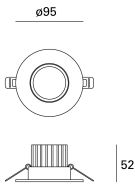

Base Ø95mm

TC-0502-BLA

Downlight IP23 Base Ø95mm LED 6.1W 3000K Blanco 518lm

TECHNICAL FEATURES

Power (W) : 6.1W

Voltage / frequency : 100-240V/50-60Hz

Total power consumption of light (W) : 7W

Power Factor : 0.50

UGR : <=19

Structure material : Aluminium

Structure finish : Blanco

Diffuser material : Glass

Diffuser finish : Transparent

LUMINOTECHNIC FEATURES

- Light source: LED
- CRI: 80
- MacAdam steps: 3
- Photobiological risk: RG0
- UGR
- UGR crosswise: 18.9
- UGR lengthwise: 18.9

UGR	
S=0.250	
Ceiling / cavity	0.7
Walls	0.5
Working Plane	0.2
Room dimensions	X=4H, Y=8H
UGR crosswise	18.9
UGR lengthwise	18.9

VENTILATION FEATURES

- Power used: 7W
- Service value measurement standard: EN 60879:2019

LOGISTICS

- Net weight (kg): 0.15
- Packaged weight (kg): 0.22
- Packaging: 100mm x 100mm x 75mm