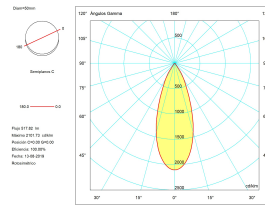

UGR : <=19

Structure material : Aluminium

Structure finish : Blanco

Diffuser material : Glass

Diffuser finish : Transparent

LUMINOTECHNIC FEATURES

- Light source: LED
- CRI: 80
- MacAdam steps: 3
- Photobiological risk: RG0
- UGR
- UGR crosswise: 18.9
- UGR lengthwise: 18.9

UGR	
S=0.250	
Ceiling / cavity	0.7
Walls	0.5
Working Plane	0.2
Room dimensions	X=4H, Y=8H
UGR crosswise	18.9
UGR lengthwise	18.9

VENTILATION FEATURES

- Power used: 7W
- Service value measurement standard: EN 60879:2019