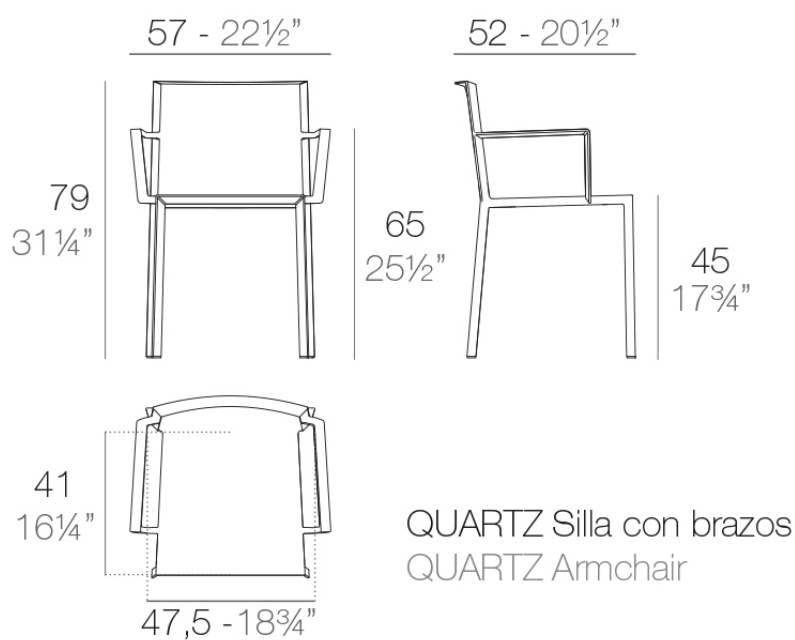

Quartz chair with arms

by Ramón Esteve

Created by Ramón Esteve for Vondom, it offers a perfect blend of elegance and functionality in outdoor furniture. With an orthogonal geometry and triangular profiles, this collection stands out for its visual lightness and timeless design.

Info

Description

Injected polypropylene with fiber glass. Stackable. Item suitable for indoor and outdoor use.

Weight: 3 Kg

Accessories

- **Fabric**

Fabric

Finishes

finishes

BASIC PP
Ref. 54195

white

ecu

tortora

black

Available in various colors

Ambients