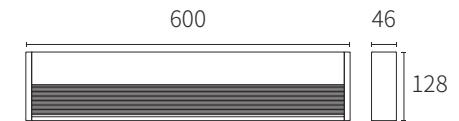

ref . 70906 / 70907

ref . 70908 / 70909

ref . 70910 / 70911

TECHNICAL FEATURES

ref . 70906 / 70907: LED 3W 3000K 86Lm INCL.

ref . 70908 / 70909: LED 6W 3000K 208Lm INCL.

ref . 70910 / 70911: LED 12W 3000K 443Lm INCL.