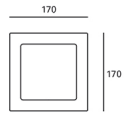

Easy Square 170mm

TC-0154-BLA

Leds C4 Team

Downlight IP23 Easy Square 170mm LED 10W 3000K Blanco 874lm

TECHNICAL FEATURES

Power (W) : 10W

Total power consumption of light (W) : 12.2W

Real lumens : 874

Real lm/W : 72

Correlated Colour Temperature (CCT) : LED warm-white 3000K

Dimming protocol : ON-OFF

Lens / reflector angle : HORIZONTAL 115°

Structure material : Aluminium

Structure finish : Blanco

Diffuser material : Acrylic

Packaged weight (kg): 0.4

Packaging: 180mm x 45mm x 200mm