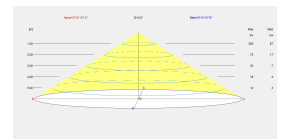

LUMINOTECHNIC FEATURES

Light source: LED

CRI: 80

MacAdam steps: 3

Photobiological risk: RG1

VENTILATION FEATURES

Power used: 12.2W

Service value measurement standard: EN 60879:2019

LOGISTICS

Net weight (kg): 0.31

Packaged weight (kg): 0.4

Packaging: 180mm x 45mm x 200mm