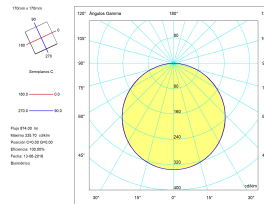

LUMINOTECHNIC FEATURES

Light source: LED

CRI: 80

MacAdam steps: 3

Photobiological risk: RG1

VENTILATION FEATURES

Power used: 12.2W

Service value measurement standard: EN 60879:2019

LOGISTICS

Net weight (kg): 0.31

Packaged weight (kg): 0.4

Packaging: 180mm x 45mm x 200mm