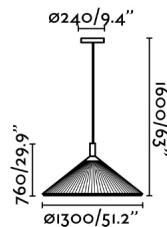

General characteristics

Type	II
IP	20
voltage	100V-240V
Hertz	50/60Hz
Cable meters	1600mm
Tensioner included	SI
Power	15W

Material

Body/Structure	Steel
Diffuser	Papyrus
Screen	Textile ribbon

Finish

Body/Structure	Matt Black
Diffuser	Beige
Screen	Brown