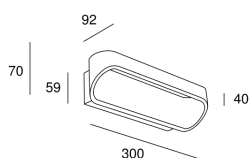

## Oval 300mm

## 05-2019-S2-14

Wall fixture Oval 300mm LED 9W 3000K Satin aluminium 877lm

### TECHNICAL FEATURES

IP20

Power (W) : 9W

Total power consumption of light (W) : 11.2W

Real lumens : 877

Real lm/W : 78

Correlated Colour Temperature (CCT) : LED warm-white 3000K

Dimming protocol : PHASE CUT

UGR : <=22

Structure material : Aluminium

Structure finish : Satin aluminium

Brand : HEP

Voltage / frequency : 220-240V/50-60Hz

Power Factor : 0.90

Useful life : 50.000h L80B20

Max. temperature : 25°C