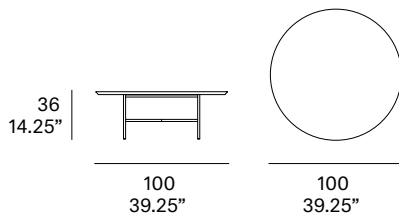

## Round coffee table / centro redondo

Lievore Altherr Molina, 2017/2021

T917

Tabletop made of solid wood from European oaks with 0.83" of section. Structure made of stainless steel tube, finished with polyester powder. The collection is also available in a lacquered version (MDF) and in European oak plywood. Delivered unassembled.

Tabletop options:

- solid wood top 21 mm/0.83" thick.
- veneered top 21 mm/0.83" thick.
- lacquered top 21 mm/0.83" thick.

### Shipment details

Qty	1 coffee table (2 boxes)
Volume	0,27 m <sup>3</sup> / 9.5 ft <sup>3</sup>
Gross weight	26 kg / 57.3 lb
Net weight	12 kg / 26.5 lb
Box 1 - dimensions (approx.)	70 x 70 x 40 cm 27.5 x 27.5" x 15.75"
Box 2 - dimensions (approx.)	103 x 103 x 7 cm 40.5" x 40.5" x 2.75"
Item dimensions (width x depth x height)	100 x 100 x 36 cm 39.25" x 39.25" x 14.25"