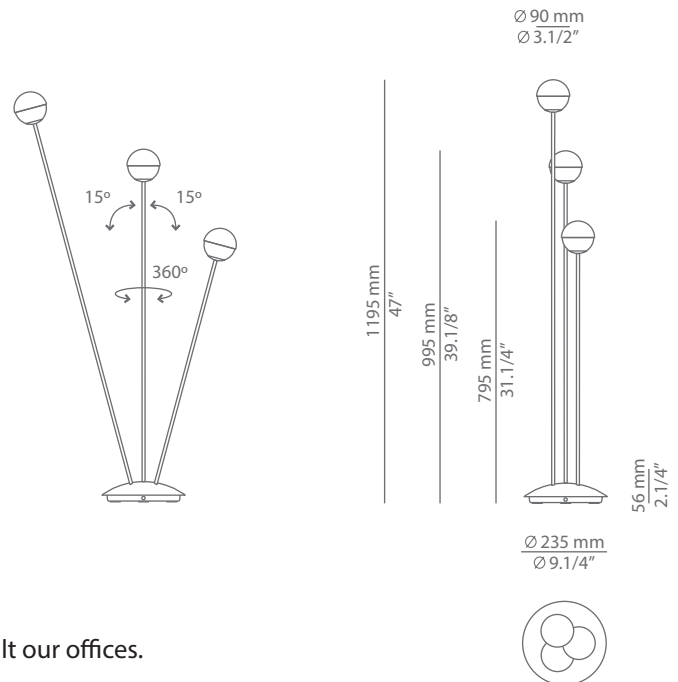

ALFI

p-3748

floor lamp

Date	Type
Project	
Location	
Model #	Quantity
Specifier	

Description

Metallic floor lamp providing direct and indirect light. Adjustable stems swivel 360° on the base and glass shade with metal cap at 45°.

Pictures above might not show the specified dimensions or material. They are for illustration purposes only.

Ordering information

Product Code	Lamp	Finish
p-3748	LED 3x3W (led included) (2700K / Ang 120° / >90 CRI / 24V) / 230V Typ* 3x300 lumens On/Off cord switch	<ul style="list-style-type: none"> 26 BLK Black 20 GLD M Gold Matt CUSTOM