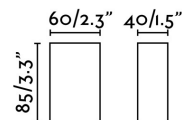

CANON-2 LED White wall lamp

Ref. 70567N

White wall lamp with a modern style and LED technology for outdoor lighting, made of die cast aluminium with a template glass diffuser. The light source is HIGH POWER LED 3,7W 3000K 130Lm. This wall lamp projects a beam of light though its lower end is ideal for the decorative lighting of gardens and terraces.

Specifications

Bulb:	HIGH POWER LED 4W 3000K 120° 130Lm
Bulb included:	Yes
Transformer:	Driver
Transformer included:	Yes
Voltage:	100-240V
IP:	44
Class:	I
Material:	Die cast aluminium with a template glass diffuser
Designer:	
Length:	60 mm
Net Width:	40 mm
Height:	85 mm
Net Weight:	0.30 kg
Volume:	0.00035 m3