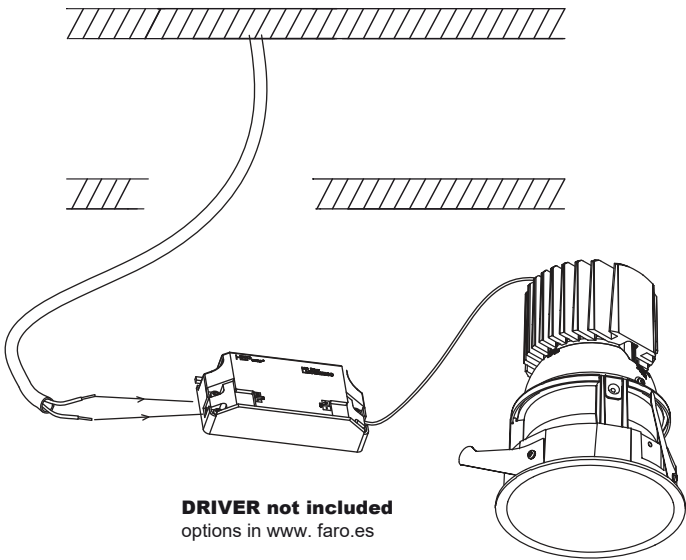

1

Ø103mm

2

3

4

Technical features • Características técnicas

light options: LED 13W 350mA incl or LED 19W 500mA incl