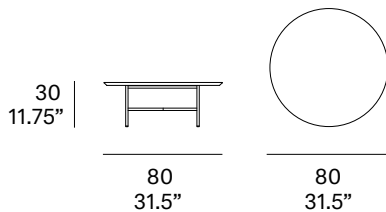

# Grada indoor Round coffee table / centro redondo

Lievore Altherr Molina, 2017/2021

T941

Tabletop made of solid wood from European oaks with 0.83" of section. Structure made of stainless steel tube, finished with polyester powder. The collection is also available in a lacquered version (MDF) and in European oak plywood. Delivered unassembled.

Tabletop options:

- solid wood top 21 mm/0.83" thick.
- veneered top 21 mm/0.83" thick.
- lacquered top 21 mm/0.83" thick.

## Shipment details

Qty	1 coffee table (2 boxes)
Volume	0,15 m <sup>3</sup> / 5.3 ft <sup>3</sup>
Gross weight	13 kg / 28.7 lb
Net weight	9 kg / 20 lb
Box 1 - dimensions (approx.)	53 x 53 x 34 cm 20.75" x 20.75" x 13.5"
Box 2 - dimensions (approx.)	83 x 83 x 7 cm 32.75" x 32.75" x 2.75"
Item dimensions (width x depth x height)	80 x 80 x 30 cm 31.5" x 31.5" x 11.75"