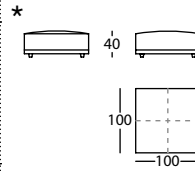

256.151.LL

HAPPEN PUF 100X100
HAPPEN POUF 100X100
HAPPEN POUF 100X100

0,46 m³ / 1 Pack. / 23,0 kg