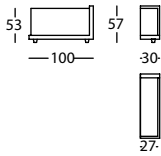

HAPPEN by Rafa García, 2010

H84

Respaldo alto / High back / Dossier haut

256.131.D

HAPPEN BRAZO ANCHO DCHO
HAPPEN WIDE RIGHT ARM
HAPPEN BRAS LARGE DROIT

0,23 m³ / 1 Pack. / 8,0 kg