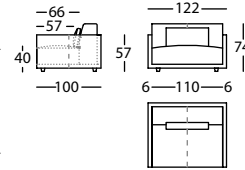

256.11.NH.2

HAPPEN SILLON 122 BRAZO ESTRECHO H74
HAPPEN ARMCHAIR 122 NARROW ARM H74
HAPPEN FAUTEUIL 122 BRAS ETROIT H74

0,91 m³ / 1 Pack. / 38,0 kg