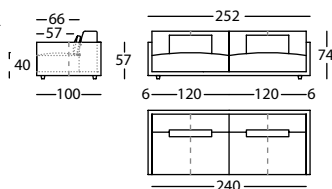

256.11.Z2H.A72

HAPPEN SOFA 252 BRAZO ESTRECHO H74 2 ALM
HAPPEN SOFA 252 NARROW ARM H74 2 CUSHIONS
HAPPEN CANAPE 252 BRAS ETROIT H74 2 COUSSINS

1,85 m³ / 1 Pack. / 80,0 kg