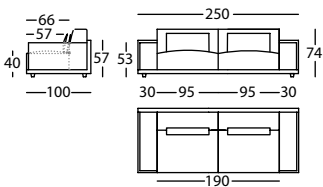

256.11.Z2H.A71

HAPPEN SOFA 250 BRAZO ANCHO H74 SIMETRICO
HAPPEN SOFA 250 WIDE ARM H74 SYMMETRIC
H CANAPE 250 BRAS LARGE H74 SYMÉTRIQUE

1,84 m³ / 1 Pack. / 68,0 kg