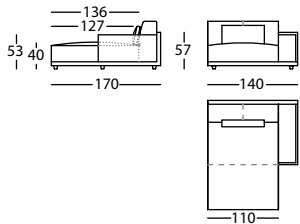

256.142.QTH.1.D

HAPPEN CHAISE 140X170 BRAZO ANCHO DCHO H74
HAPPEN CHAISE 140X170 WIDE RIGHT ARM H74
HAPPEN CHAISE 140X170 BRAS LARGE DROIT H74

1,75 m³ / 1 Pack. / 60,0 kg