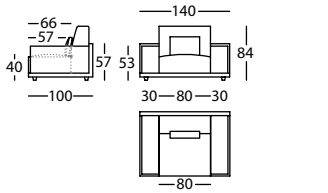

HAPPEN by Rafa García, 2010

H84

Respaldo alto / High back / Dossier haut

256.11.QJ.1

HAPPEN SILLON 140 BRAZO ANCHO H84
HAPPEN ARMCHAIR 140 WIDE ARM H84
HAPPEN FAUTEUIL 140 BRAS LARGE H84

1,04 m³ / 1 Pack. / 36,0 kg