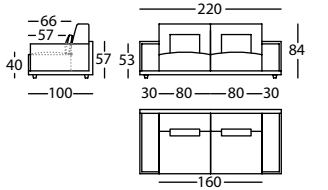

HAPPEN by Rafa García, 2010

H84

Respaldo alto / High back / Dossier haut

256.11.QJ.1

HAPPEN SILLON 140 BRAZO ANCHO H84
HAPPEN ARMCHAIR 140 WIDE ARM H84
HAPPEN FAUTEUIL 140 BRAS LARGE H84

1,04 m³ / 1 Pack. / 36,0 kg