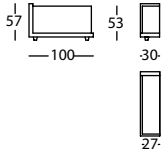

256.131.I

HAPPEN BRAZO ANCHO IZDO
HAPPEN WIDE LEFT ARM
HAPPEN BRAS LARGE GAUCHE

0,23 m³ / 1 Pack. / 8,0 kg