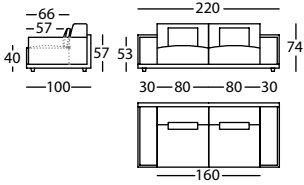

256.11.YH.1

HAPPEN SOFA 220 BRAZO ANCHO H74
HAPPEN SOFA 220 WIDE ARM H74
HAPPEN CANAPE 220 BRAS LARGE H74

1,64 m³ / 1 Pack. / 56,0 kg