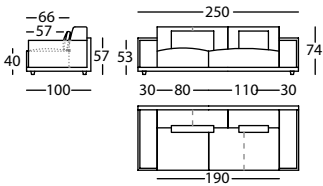

256.11.Z2H.1

HAPPEN SOFA 250 BRAZO ANCHO H74
HAPPEN SOFA 250 WIDE ARM H74
HAPPEN CANAPE 250 BRAS LARGE H74

1,84 m³ / 1 Pack. / 68,0 kg