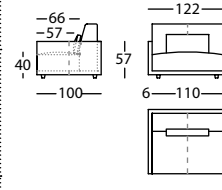

256.11.NJ.2

HAPPEN SILLON 122 BRAZO ESTRECHO H84
HAPPEN ARMCHAIR 122 NARROW ARM H84
HAPPEN FAUTEUIL 122 BRAS ETROIT H84

0,91 m³ / 1 Pack. / 38,0 kg