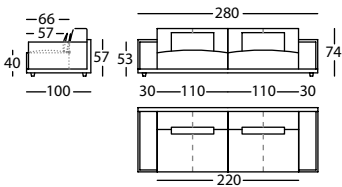

256.11.Z5H.1

HAPPEN SOFA 280 BRAZO ANCHO H74
HAPPEN SOFA 280 WIDE ARM H74
HAPPEN CANAPE 280 BRAS LARGE H74

2,06 m³ / 1 Pack. / 71,0 kg