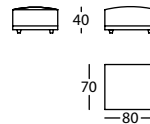

256.151.JH

HAPPEN PUF 80X70
HAPPEN POUF 80X70
HAPPEN POUF 80X70

0,26 m³ / 1 Pack. / 16,0 kg