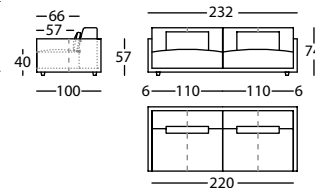

256.11.ZH.2

HAPPEN SOFA 232 BRAZO ESTRECHO H74
HAPPEN SOFA 232 NARROW ARM H74
HAPPEN CANAPE 232 BRAS ETROIT H74

1,71 m³ / 1 Pack. / 85,0 kg