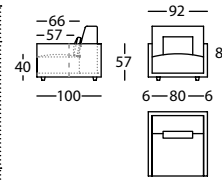

256.11.KJ.2

HAPPEN SILLON 92 BRAZO ESTRECHO H84
HAPPEN ARMCHAIR 92 NARROW ARM H84
HAPPEN FAUTEUIL 92 BRAS ETROIT H84

0,67 m³ / 1 Pack. / 32,0 kg