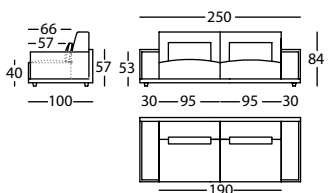

256.11.ZZJ.A71

HAPPEN SOFA 250 BRAZO ANCHO H84 SIMETRICO
HAPPEN SOFA 250 WIDE ARM H84 SYMMETRIC
HAPPEN CANAPE 250 BRAS LARGE H84 SYMÉTRIQUE

1,84 m³ / 1 Pack. / 68,0 kg