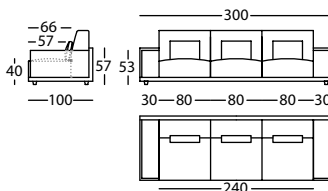

256.11.Z7J.1

HAPPEN SOFA 300 BRAZO ANCHO H84
HAPPEN SOFA 300 WIDE ARM H84
HAPPEN CANAPE 300 BRAS LARGE H84

2,20 m³ / 1 Pack. / 84,0 kg