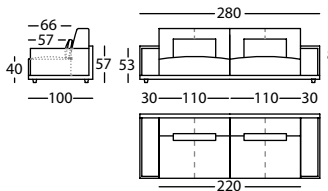

256.11.Z5J.1

HAPPEN SOFA 280 BRAZO ANCHO H84
HAPPEN SOFA 280 WIDE ARM H84
HAPPEN CANAPE 280 BRAS LARGE H84

2,06 m³ / 1 Pack. / 71,0 kg