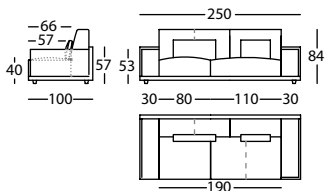

256.11.ZZJ.1

HAPPEN SOFA 250 BRAZO ANCHO H84
HAPPEN SOFA 250 WIDE ARM H84
HAPPEN CANAPE 250 BRAS LARGE H84

1,84 m³ / 1 Pack. / 68,0 kg