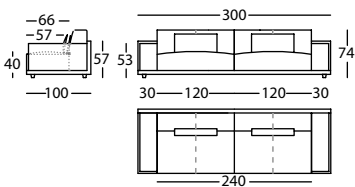

256.11.Z7H.A71

HAPPEN SOFA 300 BRAZO ANCHO H74 2 ALM
HAPPEN SOFA 300 WIDE ARM H74 2 CUSHIONS
HAPPEN CANAPE 300 BRAS LARGE H74 2 COUSSINS

2,20 m³ / 1 Pack. / 84,0 kg