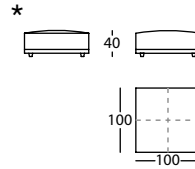

256.151.LL

HAPPEN PUF 100X100
HAPPEN POUF 100X100
HAPPEN POUF 100X100

0,46 m³ / 1 Pack. / 23,0 kg