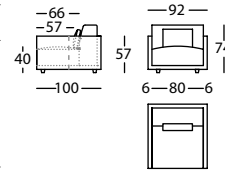

256.11.KH.2

HAPPEN SILLON 92 BRAZO ESTRECHO H74
HAPPEN ARMCHAIR 92 NARROW ARM H74
HAPPEN FAUTEUIL 92 BRAS ETROIT H74

0,67 m³ / 1 Pack. / 32,0 kg