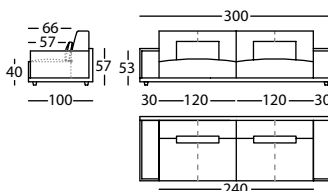

256.11.Z7J.A71

HAPPEN SOFA 300 BRAZO ANCHO H84 2 ALM
HAPPEN SOFA 300 WIDE ARM H84 2 CUSHIONS
HAPPEN CANAPE 300 BRAS LARGE H84 2 COUSSINS

2,20 m³ / 1 Pack. / 84,0 kg