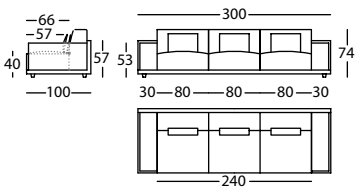

256.11.Z7H.1

HAPPEN SOFA 300 BRAZO ANCHO H74
HAPPEN SOFA 300 WIDE ARM H74
HAPPEN CANAPE 300 BRAS LARGE H74

2,20 m³ / 1 Pack. / 84,0 kg