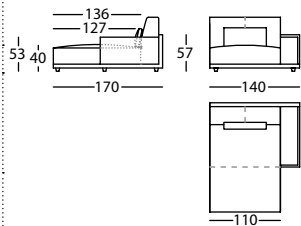

256.142.QTJ.1.D

HAPPEN CHAISE 140X170 BRAZO ANCHO DCHO H84
HAPPEN CHAISE 140X170 WIDE RIGHT ARM H84
H CHAISE 140X170 BRAS LARGE DROIT H84

1,75 m³ / 1 Pack. / 60,0 kg