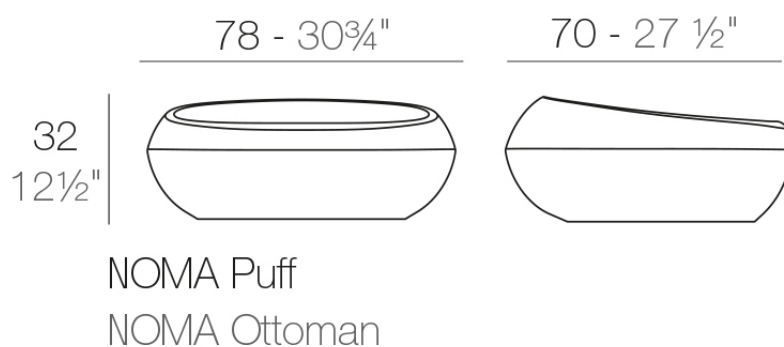

Info

Description

Made of polyethylene resin by rotational moulding. 100% Recyclable. Item suitable for indoor and outdoor use. Available in different finishes.

Weight: 7 Kg

Finishes

finishes

BASIC

Ref. 45080A