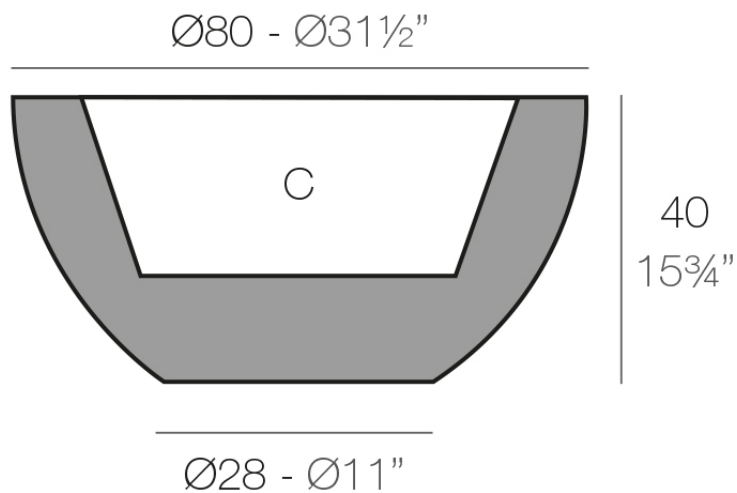

Info

Description

Pot made of polyethylene resin by rotational moulding. 100% Recyclable. Item suitable for indoor and outdoor use. Available in different finishes.

Weight: 8.5 Kg

SFERA Ø80 cm	C = 58 L
SFERA Ø31½"	C = 15¼ gal