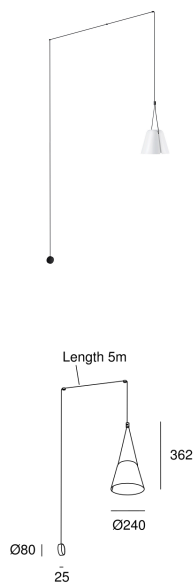

Attic Conic Shape

Nahrang Design

05-7389-05-14

Wall fixture Attic Conic Shape E27 23W Black White

TECHNICAL FEATURES

IP20

Power (W) : Max. power 23W

Total power consumption of light (W) : 23W

Structure material : Aluminium

Structure finish : Black, White

Max. size of light bulb : 120/100 mm

Recommended light bulb : E27

Smart Compatible

- 71-8219-00-00: Light For Life
- 71-A697-00-00: Casambi

Voltage / frequency : 100-240V/50-60Hz

Max. temperature : 25°C

Warranty : 5 Years

Energy efficiency : Light bulb not included

LUMINOTECHNIC FEATURES

Lampholder: 1 x E27

VENTILATION FEATURES

Power used: 23W

Service value measurement standard: EN 60879:2019