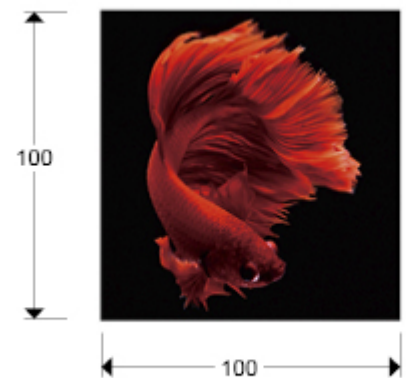

Rojo Siam

798642

Prints and Photos

Printed photography, set on tempered glass. Ironwork to hold to the wall included.

GENERAL INFORMATION

EAN Code: 8435435337964

Type: Prints and Photos

Collection: Rojo Siam

SIZES

Sizes: → 100.0 ↓ 100.0 ↗ 0.4 cm
Weight: 10.0 Kg

SIZES WITH PACKAGING

Weight: 11.9 Kg
Volume: 0.0580m³
Sizes: → 108.0 ↓ 5.0 ↗ 108.0 cm