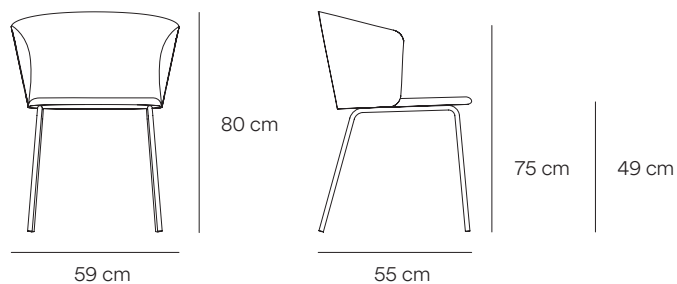

Chair

Chair with black spider leg

Chair with black and wheels spider leg

Chair with chrome spider leg

Chair with armrest

Chair with armrest and black spider leg

Chair with armrest and black and wheels spider leg

Chair with armrest and chrome spider leg

* Teulat offers custom upholstery for this product. Contact us at sales@teulat.es for more information.