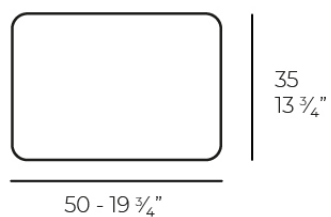

Info

Description

Weight: 1.1 Kg

SUAVE Cojín Pequeño
SUAVE Little Pillow

Ambients