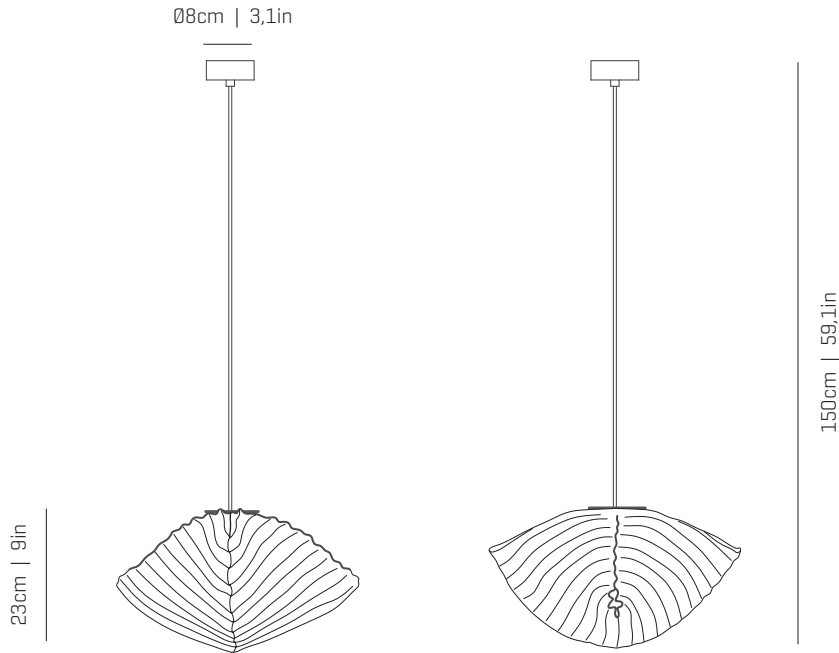

a

emotional light

lea collection