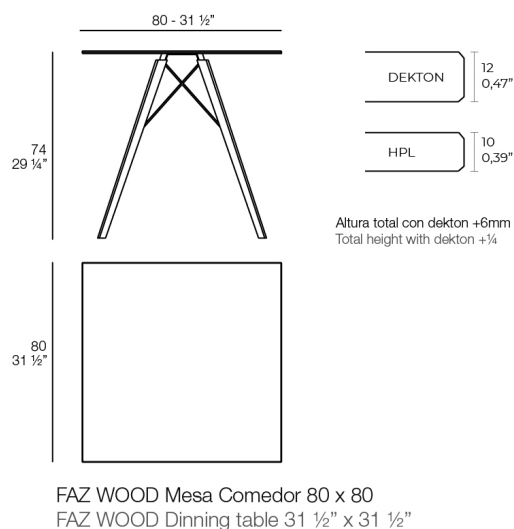

FAZ WOOD DINING TABLE 80x80x74

By Ramon Esteve

With a warmer, more cheerful, and original design, Vondom adds wood finishes to the legs of the classics Faz chair and bar stool. As well as the bases of the table in its three types. A reinterpretation that reinforces the inspiration of the collection based on minerals and their role in nature. The result is pieces imbued with a spirit of casual luxury, without departing from the ergonomic and elegant architectural forms of the rest of the collection.

Features

Description

14.15 Kg

Finishes

HPL WHITE

Ref. 54313B

DEKTON

Ref. 54313M