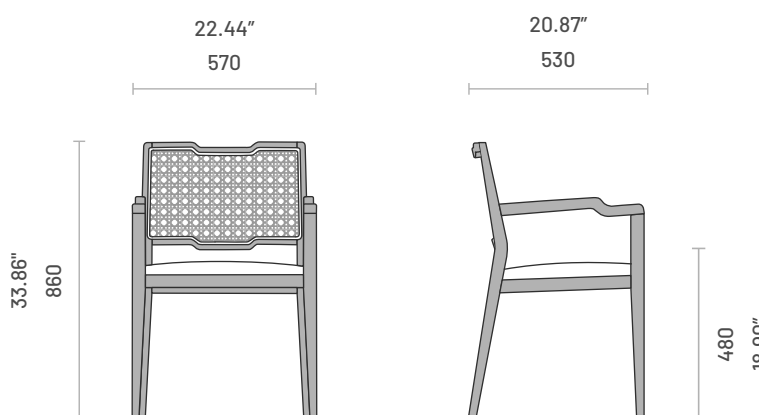

Eva

CHAIR

Eva is the perfect mix of contemporary design and antique production techniques, engraved on the back and sides of the piece. This is a versatile chair that can stand out in every room with its soft lines and comfortable seating experience provided by the premium textiles applied. It's a unique but simple design that will give a special character to every room. Eva is also available with an armrest as well as a bar and counter chair and armchair, offering numerous possibilities to incorporate in your design project.

Specifications

Dimensions

Dimensions

Technical Information

Frame

Structure: Ash Wood, MDF and Rattan

Padding

Seat: 23kg/m³, 35kg/m³ polyurethane foam

Packaging Information

Item	Number of Packages	Packaging Dimensions	Packaging Weight	
Eva (With Armrest)	1	Width: 650mm (25.59") Depth: 620mm (24.41") Height: 920mm (36.22") Volume: 0.371m ³ (13.10ft ³)	12.50kg	27.56lb
Eva (Without Armrest)	1 <small>*2 chairs per package</small>	Width: 546mm (21.50") Depth: 761mm (29.96") Height: 1141mm (44.92") Volume: 0.474m ³ (16.74ft ³)	18.00kg	39.68lb