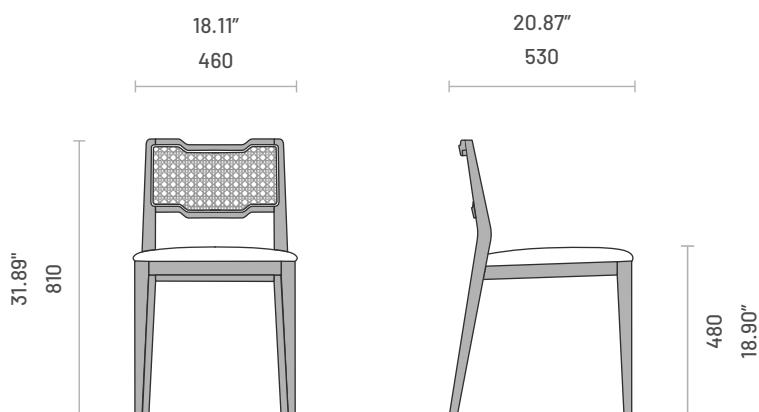

Eva

CHAIR

Eva is the perfect mix of contemporary design and antique production techniques, engraved on the back and sides of the piece. This is a versatile chair that can stand out in every room with its soft lines and comfortable seating experience provided by the premium textiles applied. It's a unique but simple design that will give a special character to every room. Eva is also available with an armrest as well as a bar and counter chair and armchair, offering numerous possibilities to incorporate in your design project.

Specifications

Dimensions

Dimensions

Technical Information

Frame

Structure: Ash Wood, MDF and Rattan

Padding

Seat: 23kg/m³, 35kg/m³ polyurethane foam

Packaging Information

Item	Number of Packages	Packaging Dimensions	Packaging Weight	
Eva (With Armrest)	1	Width: 650mm (25.59") Depth: 620mm (24.41") Height: 920mm (36.22") Volume: 0.371m ³ (13.10ft ³)	12.50kg	27.56lb
Eva (Without Armrest)	1 <small>*2 chairs per package</small>	Width: 546mm (21.50") Depth: 761mm (29.96") Height: 1141mm (44.92") Volume: 0.474m ³ (16.74ft ³)	18.00kg	39.68lb