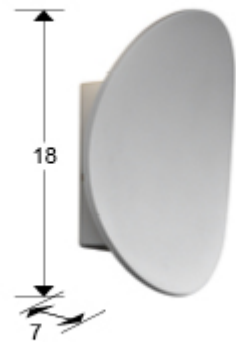

Ona

Wall lamps

599542

Wall lamp made of aluminum, metal and acrylic, matt white finish. 7W LED, 290 lm, 3,000 K.

GENERAL INFORMATION

EAN Code: 8435435341527
Type: Wall lamps
Collection: Ona

SIZES

∅ 18.0  7.0 cm
Weight: 0.5 Kg

SIZES WITH PACKAGING

Weight: 0.8 Kg
Volume: 0.0060m³
Sizes: ↔ 23.0 ↓ 11.0  23.0 cm

TECHNICAL INFORMATION

IP protection: IP 20
Electric class: Class 1
Maximum power: 7W
Voltage: 220 V
Frequency: 50/60 Hz
Colour temperature: 3,000 K
Average lifespan: 50,000 h
Power factor: >0.95
CRI: >80