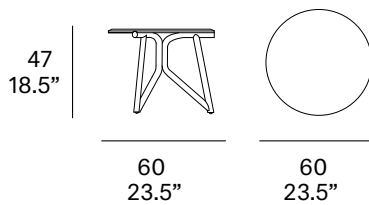

indoor

Kiri

Round coffee table / centro redondo

Mario Ruiz, 2015

T548 60

Structure made of peeled and tinted natural rattan. Finished with a three step coating (dye, base coat and top coat) highly resistant to solar radiation thanks to UV filters. Possibility to customize the tabletop by using different finishes: solid wood from European oaks with 1.65" of section and lacquered version (MDF). Protective caps with removable plastic-felt inserts.

Shipment details

Qty	1 coffee table (1 box)
Volume	0,21 m ³ / 7.4 ft ³
Gross weight	9 kg / 19.8 lb
Net weight	6 kg / 13.2 lb
Item dimensions (width x depth x height)	60 x 60 x 47 cm 23.5" x 23.5" x 18.5"

Tabletop options:

- solid wood top 21 mm/0.83" thick.

- lacquered top 21 mm/0.83" thick.

expormim

Expormim S.A.
Pol. Ind. Jaime I
46640 Moixent (Valencia) Spain
+34 962 295 144/5
export@expormim.com
www.expormim.com