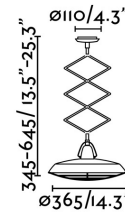

Specifications

Bulb:	SMD LED 15W 2700K 1200Lm
Bulb included:	Yes
Transformer:	Driver
Transformer included:	Yes
Voltage:	220-240V
Operating Frequency:	50/60Hz
IP:	44
Class:	II
Material:	Steel and PVC diffuser
Designer:	ALEX & MANEL LLUSCÀ
Recommended bulb:	
Length:	365 mm
Net Width:	365 mm
Height:	645 mm
Net Weight:	3.00 kg
Volume:	0.06800 m3