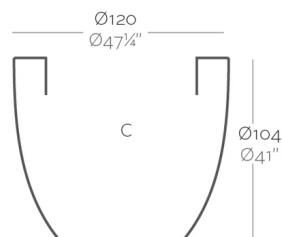

Продажа дизайнерской мебели,
света и аксессуаров
по всей России

8 (800) 500-70-36
hello@barcelonadesign.ru
www.barcelonadesign.ru

VONDOM

CUENCO Ø120×104

By MACETEROS

See online: <http://www.vondom.com/products/40712>

Features

Description

Pot made of polyethylene resin by rotational moulding. 100% Recyclable. Item suitable for indoor and outdoor use. Available in different finishes.

Weight

22 Kg

Bowl Ø120
Cuenco Ø120

Finishes