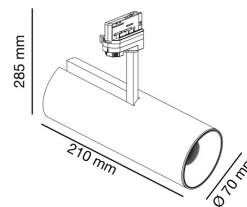

FUGA SMALL Black projector LED 12W 3000K 24°

Ref. 011100902

FUGA is a family of tubular format projectors. They can be adjusted in their 350° vertical axis and in their 90° horizontal axis. All the components are housed inside the projector case, obtaining a clean design. The projectors distribute light to where it is most needed, since they can be directed in order to emphasise elements or uniformly distribute light. With a 3000K color temperature, this black projector enables the creation of warm, comfortable environments. The 24° version is ideal as accent lighting in display cases, shop windows, restaurants and hotels.

Specifications

Bulb:	LED 12W 3000K 24°
Bulb included:	Yes
Transformer:	Driver
Transformer included:	No
Voltage:	100-240V
Operating Frequency:	50/60Hz
Material:	Die cast aluminium, aluminium reflector and template glass diffuser
Length:	70 mm
Height:	210 mm
Net Weight:	1.23 kg