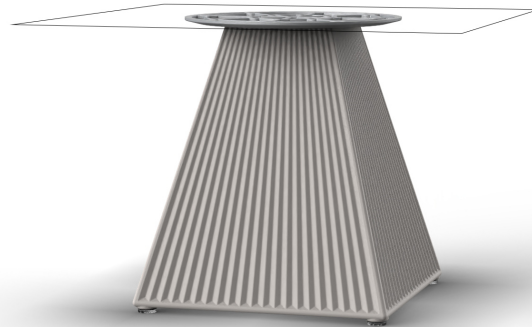

Products / Low Tables / Gatsby Base 35x35x40cm S30

# Gatsby base 35x35x40cm s30

by Ramón Esteve

The Gatsby collection, designed by Ramón Esteve for Vondom, recalls the Art Déco lighting. Those crazy twenties. “Something new, extraordinary, beautiful, simple but sophisticatedly designed” said Francis Scott Fitzgerald about his aims for the novel he was about to write. The Great Gatsby was born in an age of prosperity, parties and excess. They called it “the American Dream”.

## Description

Weight: 4.3 Kg

GATSBY Mesa Base Cuadrada 35x35x40cm S30  
GATSBY Square Base Table 35x35x40cm S30  
ref. 54446

TABLE TOP - SOBRE

- 50 x 50 cm  
19<sup>1</sup>/<sub>4</sub>" x 19<sup>1</sup>/<sub>4</sub>"
- 59 x 59 cm  
23<sup>1</sup>/<sub>4</sub>" x 23<sup>1</sup>/<sub>4</sub>"