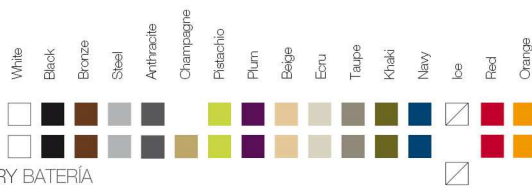

FINISHES ACABADOS

COLOURS COLORES

BASIC

LACQUERED / LACADO

LIGHT / LUZ, LED RGB, LED DMX, BATTERY BATERIA

FABRIC TEJIDOS

NAUTICAL NÁUTICA

SILVERTEX

ReferenceX, for example 0000A ReferenciaX, ejemplo 0000A.

\* A: BASIC R: AUTORRIEGO F: LACADO W:LUZ L: LEDS B: FULL WHITE G: GLASS

**FINISHES ACABADOS**

**COLOURS COLORES**

BASIC

LACQUERED / LACADO

LIGHT / LUZ, LED RGB, LED DMX, BATTERY BATERIA