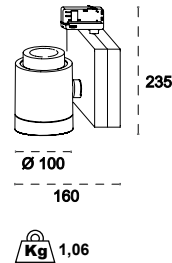

TRACK is sold separately.  
Refs available in [www.faro.es](http://www.faro.es)

**TECHNICAL FEATURES - CARACTERÍSTICAS TÉCNICAS**

**NANO CYLINDER LED**

**MINI CYLINDER LED**

**CYLINDER LED**