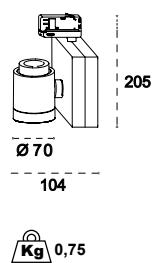

TRACK is sold separately.  
Refs available in [www.faro.es](http://www.faro.es)

**TECHNICAL FEATURES - CARACTERÍSTICAS TÉCNICAS**

**NANO CYLINDER LED**

**MINI CYLINDER LED**

**CYLINDER LED**