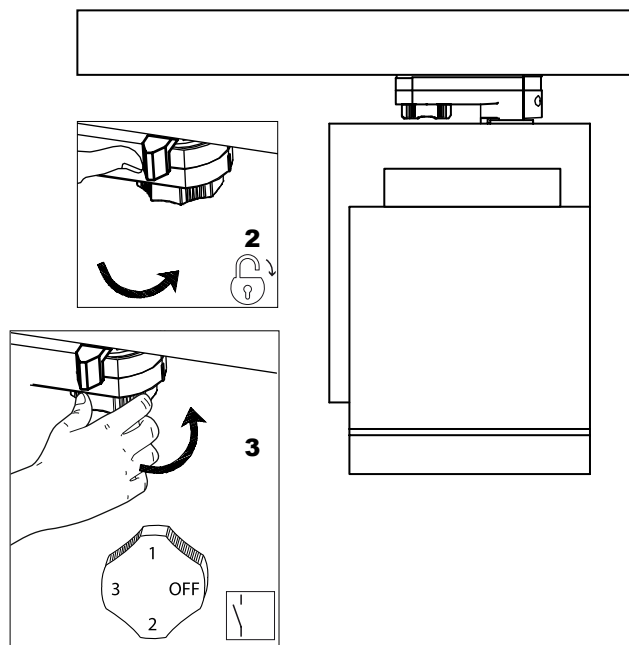

TRACK is sold separately.  
Refs available in [www.faro.es](http://www.faro.es)

**TECHNICAL FEATURES - CARACTERÍSTICAS TÉCNICAS**

**NANO CYLINDER LED**

**MINI CYLINDER LED**

**CYLINDER LED**