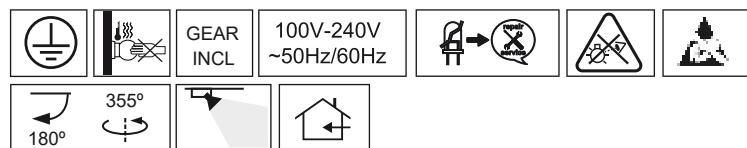

TRACK is sold separately.  
Refs available in [www.faro.es](http://www.faro.es)

**TECHNICAL FEATURES - CARACTERÍSTICAS TÉCNICAS**

**NANO CYLINDER LED**

**MINI CYLINDER LED**

**CYLINDER LED**