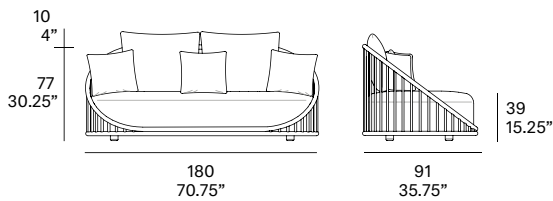

outdoor

Cask outdoor Loveseat / sofá 2 plazas

Norm Architects, 2023/2024

C392 B

Loveseat made of high resistance aluminum tube. Possibility of customization through a wide variety of technical fabrics completely suitable for outdoor use.
3 loose cushions 45x45 cm/17.75"x 17.75" included.

Shipment details

Qty	1 sofa (1 box)
Volume	1,64 m ³ / 58 ft ³
Gross weight	48 kg / 106 lb
Net weight (1 armchair)	40 kg / 88 lb
Box dimensions (approx.)	185 x 97 x 80 cm 72.75" x 38.25" x 31.5"
Item dimensions (width x depth x height)	180 x 91 x 77 cm 70.75" x 35.75" x 30.25"
COM	seat cushion: 6 m / 6.6 yd back cushion: 1,5 m / 1.6 yd