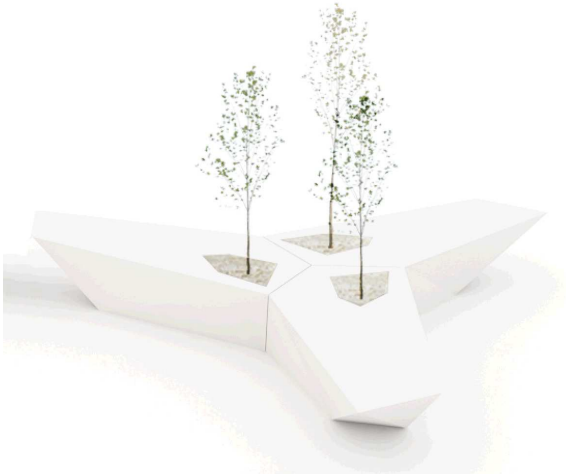

Продажа дизайнерской мебели,  
света и аксессуаров  
по всей России

8 (800) 500-70-36  
hello@barcelonadesign.ru  
www.barcelonadesign.ru FAZ BANCO

DESCRIPTION DESCRIPTION

Made in resin of polyethylene by rotational moulding. 100% Recyclable. Item suitable for indoor and outdoor use. Available with different finishes.