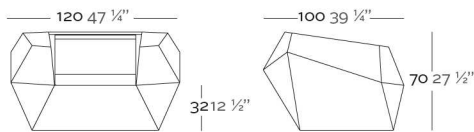

FAZ Loungue Chair
FAZ Butaca

REFERENCE*

REFERENCIA*

54001	54001F	54001W	54001L	54001D
54001Y				

ReferenceX, for example 0000A ReferenciaX, ejemplo 0000A.

* A: BASIC R: AUTORRIEGO F: LACADO W:LUZ L: LEDS B: FULL WHITE G: GLASS

FINISHES ACABADOS

COLOURS COLORES

BASIC

LACQUERED / LACADO

LIGHT / LUZ, LED RGB, LED DMX, BATTERY BATERIA