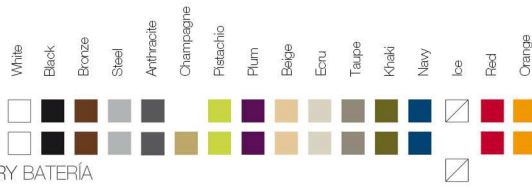

Продажа дизайнерской мебели,
света и аксессуаров
по всей России

8 (800) 500-70-36
hello@barcelonadesign.ru
www.barcelonadesign.ru

FINISHES ACABADOS

COLOURS COLORES

BASIC, SELF-WATERING / AUTORRIEGO

LACQUERED / LACADO

LIGHT / LUZ, LED RGB, LED DMX, BATTERY BATERIA

Type plug available Tipo de plug disponible

UL / ELECTRICAL COMPONENTS

The electrical components that make up the products from Vondom are all UL listed for Wet/Outdoor use under the following 4 UL certificates:

- Bulb: BULB-26W-E175761
- Cable: CABLE-E313867
- Insulated Tubing: EXTRUDED_INSULATING_E203950
- Lamp Holder: LAMPHOLDER-E165669

Details for the UL certificates can be found on the UL website and any purchased lamps will have UL stickers documenting the certification.