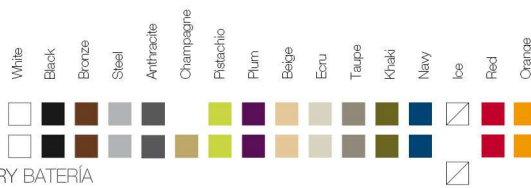

Продажа дизайнерской мебели,
света и аксессуаров
по всей России

8 (800) 500-70-36
hello@barcelonadesign.ru
www.barcelonadesign.ru

FAZ SILLON

DESCRIPTION DESCRIPTION

Made in resin of polyethylene by rotational moulding. 100% Recyclable. Item suitable for indoor and outdoor use. Available with different finishes.

Fabricado en resina de polietileno mediante moldeo rotacional con doble pared 100% Reciclable. Apto para exterior e interior. Disponible en varios acabados.

WEIGHT PESO 12 Kg.

INCLUDE INCLUYE

Finished RGB LED: Colour changes of remote control. Non-slipping feet.

Acabado LED RGB: Mando a distancia para cambio de color de la luz. Tacos antideslizantes.

OPTIONS OPCIONES

Finished Light: Possibility of transparent cable and switch only for indoor. Outdoor cushions (thick 1 1/2")

Acabado Luz: Posibilidad de cable transparente e interruptor solo para interior. Acolchado para exterior (grosor 4 cm).

REFERENCE* REFERENCIA*

54015	54015F	54015W	54015L	54015C
54015D	54015Y	54015CO	54045	54063

ReferenceX, for example 0000A ReferenciaX, ejemplo 0000A.

* A: BASIC R: AUTORRIEGO F: LACADO W:LUZ L: LEDS B: FULL WHITE G: GLASS

FINISHES ACABADOS

COLOURS COLORES

BASIC

LACQUERED / LACADO

LIGHT / LUZ, LED RGB, LED DMX, BATTERY BATERIA

FABRIC TEJIDOS

NAUTICAL NÁUTICA

SILVERTEX

KINNASAND

Type plug available Tipo de plug disponible

UL / ELECTRICAL COMPONENTS

The electrical components that make up the products from Vondom are all UL listed for Wet/Outdoor use under the following 4 UL certicates:

- Bulb: BULB-26W-E175761
- Cable: CABLE-E313867
- Insulated Tubing: EXTRUDED_INSULATING_E203950
- Lamp Holder: LAMPHOLDER-E165669