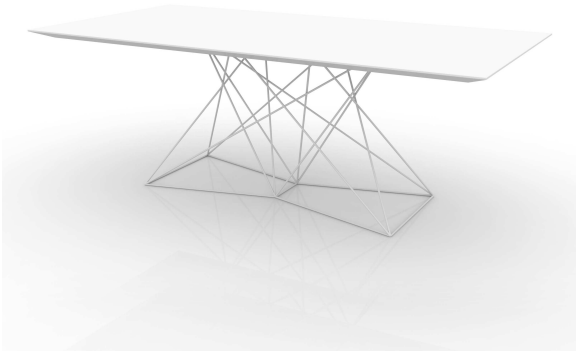

8 (800) 500-70-36  
 hello@barcelonadesign.ru  
 www.barcelonadesign.ru

FAZ MESA 200 PIE METALICO

DESCRIPTION DESCRIPTION

Stainless steel legs with lacquer in a colour to match the tabletop. Tabletop is available in HPL or Full White (white only).