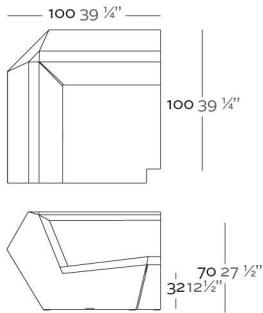

FAZ Sectional Sofa Corner 90°
FAZ Sofá Módulo Esquina 90°

REFERENCE*

REFERENCIA*

54005

54005F

54005W

54005L

54005D

54005Y

ReferenceX, for example 0000A

ReferenciaX, ejemplo 0000A.

* A: BASIC R: AUTORRIEGO F: LACADO W: LUZ L: LEDS B: FULL WHITE G: GLASS

FINISHES ACABADOS

COLOURS COLORES

BASIC

LACQUERED / LACADO

LIGHT / LUZ, LED RGB, LED DMX, BATTERY BATERIA