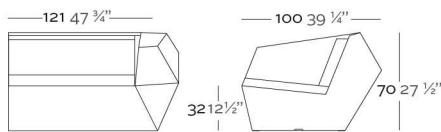

FAZ Sectional Sofa Left
FAZ Sofá Módulo Izquierdo

REFERENCE*

REFERENCIA*

54002 54002F 54002W 54002L 54002D
54002Y

ReferenceX, for example 0000A

ReferenciaX, ejemplo 0000A.

* A: BASIC R: AUTORRIEGO F: LACADO W: LUZ L: LEDS B: FULL WHITE G: GLASS

FINISHES ACABADOS

COLOURS COLORES

BASIC

LACQUERED / LACADO

LIGHT / LUZ, LED RGB, LED DMX, BATTERY BATERÍA