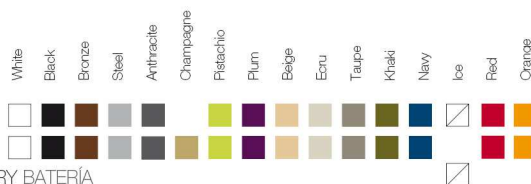

FINISHES ACABADOS

COLOURS COLORES

BASIC

LACQUERED / LACADO

LIGHT / LUZ, LED RGB, LED DMX, BATTERY BATERIA

FABRIC TEJIDOS

NAUTICAL NÁUTICA

SILVERTEX