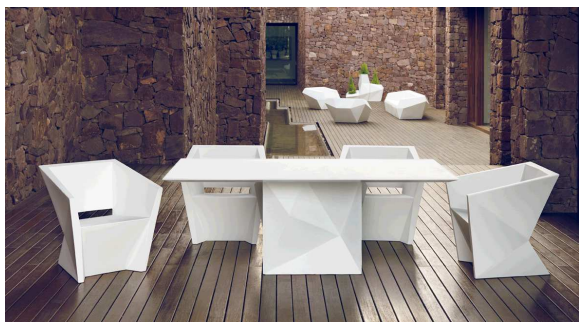

DESCRIPTION DESCRIPTION

Made in resin of polyethylene by rotational moulding. 100% Recyclable. Item suitable for indoor and outdoor use. Available with different finishes.

Fabricado en resina de polietileno mediante moldeo rotacional con doble pared 100% Reciclable. Apto para exterior e interior. Disponible en varios acabados.