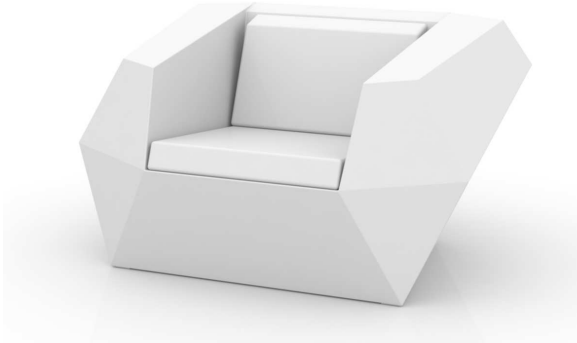

Продажа дизайнерской мебели,
света и аксессуаров
по всей России

8 (800) 500-70-36
hello@barcelonadesign.ru
www.barcelonadesign.ru

FAZ BUTACA (colchoneta incluida)

DESCRIPTION DESCRIPTION

Made in resin of polyethylene by rotational moulding. 100% Recyclable. Item suitable for indoor and outdoor use. Available with different finishes.

Fabricado en resina de polietileno mediante moldeo rotacional con doble pared. 100% Reciclable. Apto para exterior e interior. Disponible en varios acabados.

WEIGHT PESO 19 Kg.

INCLUDE INCLUYE

Finished RGB LED: Colour changes of remote control. Outdoor cushions (thick 3 1/4"). Non-slipping feet.

Acabado LED RGB: Mando a distancia para cambio de color de la luz. Acolchado para exterior (grosor 8 cm). Tacos antideslizantes.

OPTIONS OPCIONES

Finished Light: Possibility of transparent cable and switch only for indoor.

Acabado Luz: Posibilidad de cable transparente e interruptor solo para interior.