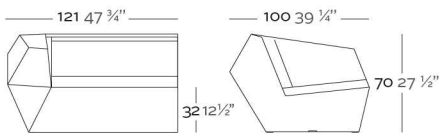

Продажа дизайнерской мебели,
света и аксессуаров
по всей России

8 (800) 500-70-36
hello@barcelonadesign.ru
www.barcelonadesign.ru

FAZ SOFA MODULO DERECHO (colchoneta incluida)

DESCRIPTION DESCRIPTION

Made in resin of polyethylene by rotational moulding. 100% Recyclable. Item suitable for indoor and outdoor use. Available with different finishes.

Fabricado en resina de polietileno mediante moldeo rotacional con doble pared 100% Reciclable. Apto para exterior e interior. Disponible en varios acabados.

WEIGHT PESO 17 Kg.

INCLUDE INCLUYE

Finished RGB LED: Colour changes of remote control. Outdoor cushions (thick 3 1/4"). Non-slipping feet.

Acabado LED RGB: Mando a distancia para cambio de color de la luz. Acolchado para exterior (grosor 8 cm). Tacos antideslizantes.

OPTIONS OPCIONES

Finished Light: Possibility of transparent cable and switch only for indoor.

Acabado Luz: Posibilidad de cable transparente e interruptor solo para interior.

FAZ Sectional Sofa Right
FAZ Sofá Módulo Derecho

REFERENCE*

REFERENCIA*

54003	54003F	54003W	54003L	54003D
54003Y				

ReferenceX, for example 0000A ReferenciaX, ejemplo 0000A.

* A: BASIC R: AUTORRIEGO F: LACADO W: LUZ L: LEDS B: FULL WHITE G: GLASS

FINISHES ACABADOS

COLOURS COLORES

BASIC

LACQUERED / LACADO

LIGHT / LUZ, LED RGB, LED DMX, BATTERY BATERÍA