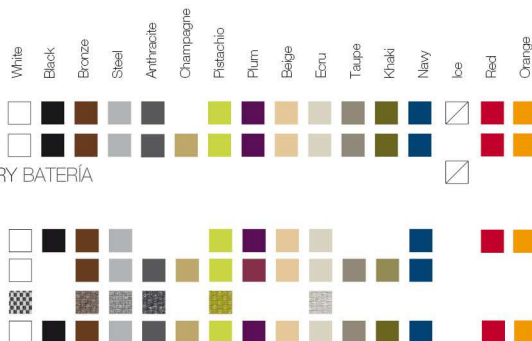

Type plug available Tipo de plug disponible

UL / ELECTRICAL COMPONENTS

The electrical components that make up the products from Vondom are all UL listed for Wet/Outdoor use under the following 4 UL certicates:

- Bulb: BULB-26W-E175761
- Cable: CABLE-E313867
- Insulated Tubing: EXTRUDED_INSULATING_E203950
- Lamp Holder: LAMPHOLDER-E165669

Details for the UL certicates can be found on the UL website and any purchased lamps will have UL stickers documenting the certification.