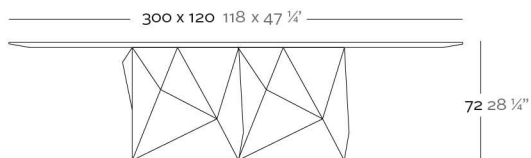

FAZ XL Table
FAZ Mesa XL

REFERENCE*

REFERENCIA*

54017	54017F	54017W	54017L	54017D
54017Y	54017B	54017FB	54017WB	54017Lf
54017DB	54017YB	54017G	54017FG	54017W
54017LG	54017DG	54017YG	54017A	54017Al
54017AW	54017AL	54017AD	54017AY	

ReferenceX, for example 0000A ReferenciaX, ejemplo 0000A.

* A: BASIC R: AUTORRIEGO F: LACADO W:LUZ L: LEDS B: FULL WHITE G: GLASS