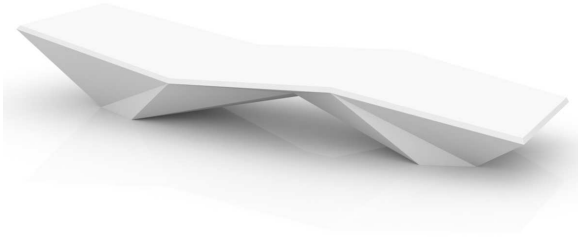

Продажа дизайнерской мебели,  
света и аксессуаров  
по всей России

8 (800) 500-70-36  
hello@barcelonadesign.ru  
www.barcelonadesign.ru

FAZ TUMBONA (colchoneta incluida)

DESCRIPTION DESCRIPTION

Made in resin of polyethylene by rotational moulding. 100% Recyclable. Item suitable for indoor and outdoor use. Available with different finishes.