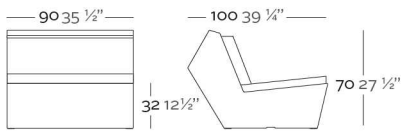

FAZ Table Sofa Armless
FAZ Sofá Módulo Central

REFERENCE*

REFERENCIA*

54004	54004F	54004W	54004L	54004C
54004Y				

ReferenceX, for example 0000A ReferenciaX, ejemplo 0000A.

* A: BASIC R: AUTORRIEGO F: LACADO W:LUZ L: LEDS B: FULL WHITE G: GLASS

FINISHES ACABADOS

COLOURS COLORES

BASIC

LACQUERED / LACADO

LIGHT / LUZ, LED RGB, LED DMX, BATTERY BATERIA