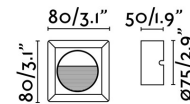

Material: Aluminium die casting with a transparent glass diffuser

Designer:

Length: 80 mm

Net Width: 80 mm

Height: 50 mm

Net Weight: 0.10 kg

Volume: 0.00051 m³

8421776062832